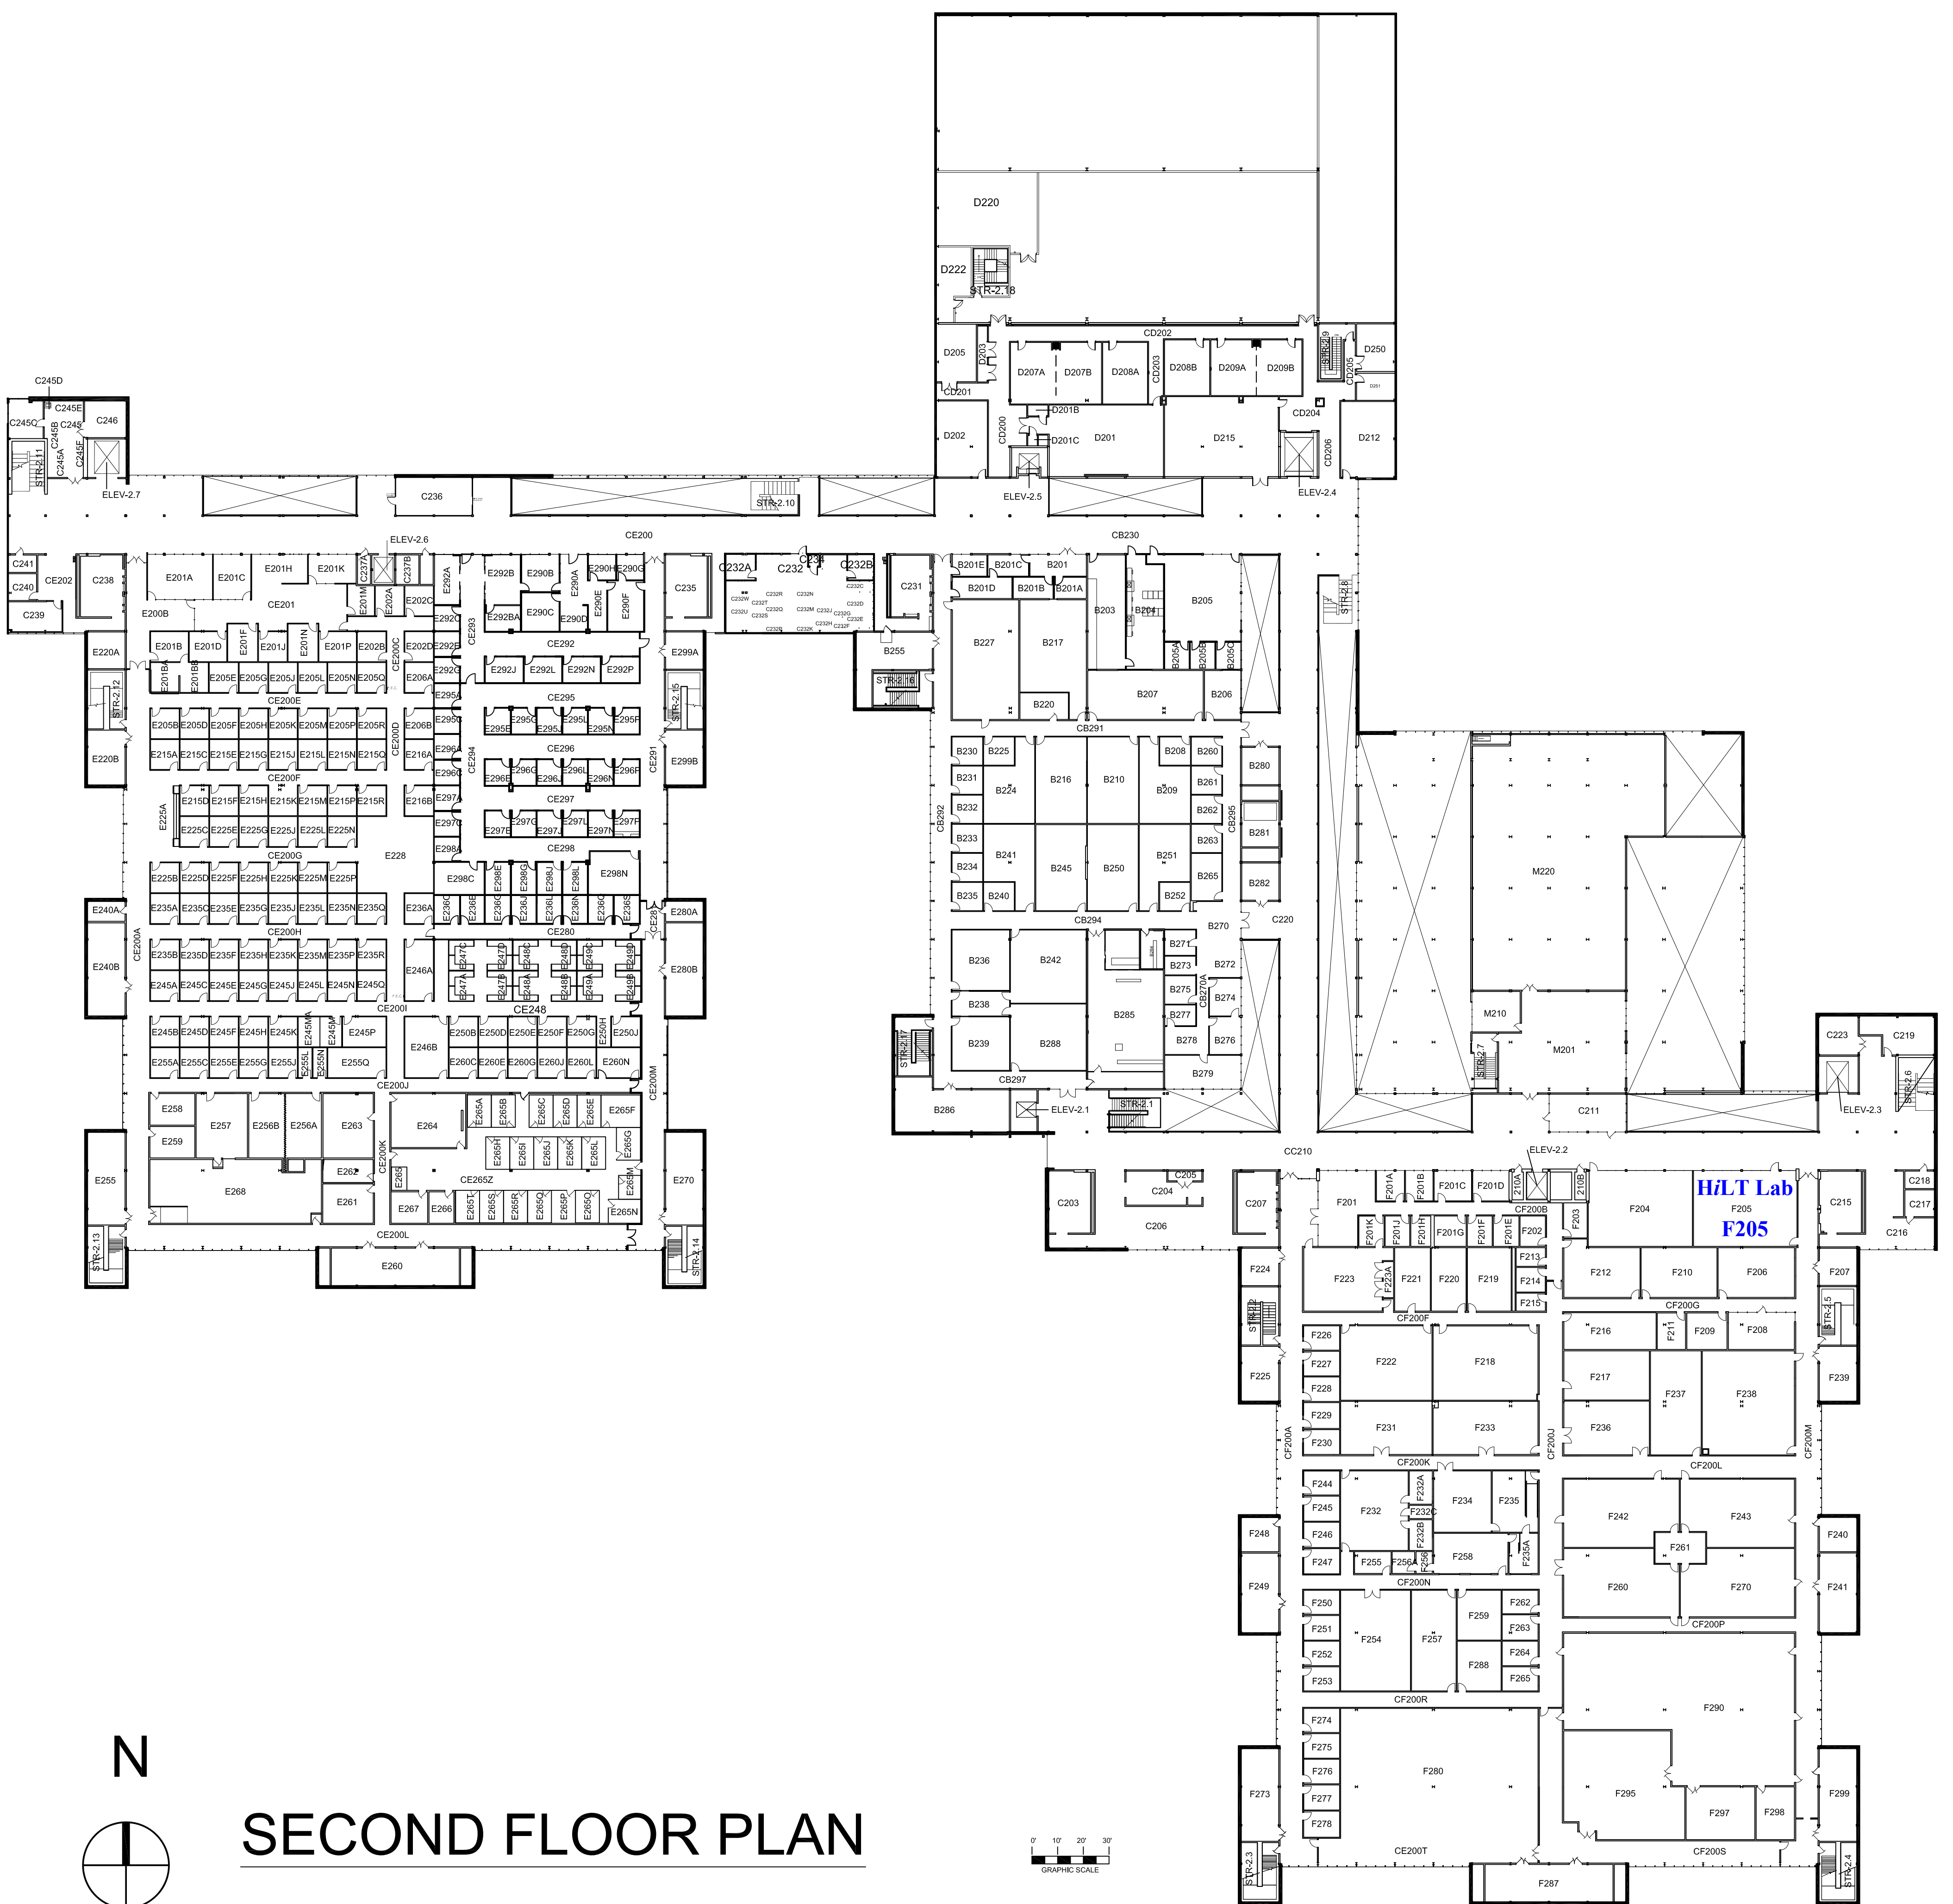

DISCOVERY PARK BUILDING #0190 02-2013

Exterior Gross Area
219187

SECOND FLOOR PLAN